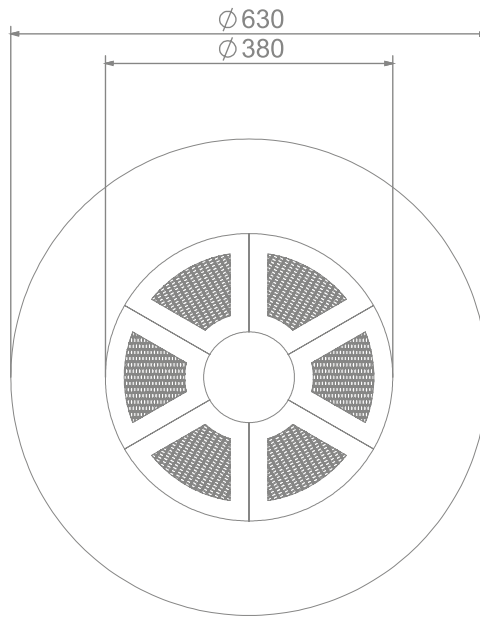

INFORMATION ABOUT THE PRODUCT

Dimensions	380 x 380 cm
Safety zone	630 x 630 cm
Safety zone area	21 m ²
Overall height	0 cm
Free fall height	90 cm
Amount of users	6
Product complies with EN 1176-1:2017-12	YES
Availability of spare parts	YES
Age range	1-8

According to EN 1176-1:2017-12 norm, the product requires applying a safety surface according to the product's free fall height.

SCALE 1:100

MATERIALS:

NON-SLIP LAMPS BUILT OF
POLYAMIDE

JOINING 6 MM SLATS
STAINLESS ROPE
CORROSION-RESISTANT